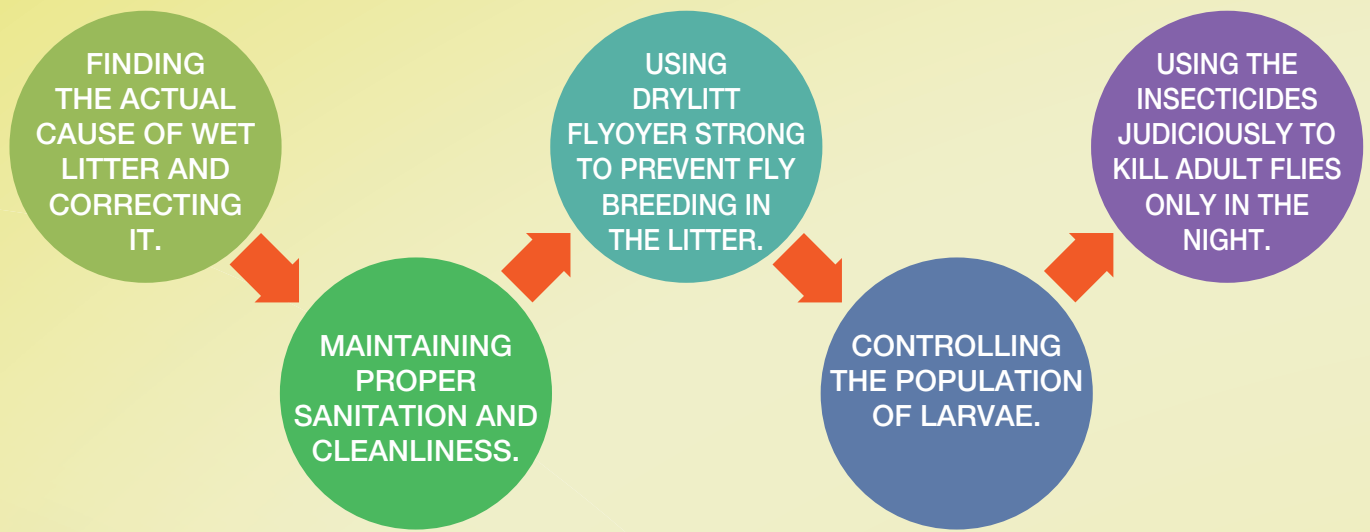

FLIES

ARE NOT JUST THE

PROBLEM

THEY ARE THE

MAJOR

CAUSE OF ALL

YOUR

PROBLEMS

To **COMBAT** With **FLY MENACE**

DRYLITT

Fly Over
STRONG

Preventive measure to control the fly breeding in the litter.

Insecticides are commonly used by Poultry Farmers. But spraying chemicals alone does not solve the problem. A holistic approach is required to maintain sanitation. Awareness, identification and being proactive are the keys to protect your environment.

These keys will open the doors to productivity, profitability and progress.

- Start using DRYLITT FLYOVER STRONG before the fly season starts.
- Compatible with all type of feed ingredients and also all types of medication and supplements.
- A novel physical control product, that is Natural, Sustainable, Non poisonous and Resistance Free for overcoming the fly menace.
- The antifeedant components deter larvae from eating the litter, thus affecting the larval development.
- Stop the breeding of flies on a large scale – as Drylitt flyover Strong assists in making the litter condition unfavorable for the flies to breed.
- Observe the litter on use of our product. It will get dry, There will be less larvae and eggs.
- The reduced number of larvae, eggs in the litter means our products are working.
- DRYLITT FLYOVER STRONG Is the Best Tool to Combat Fly Menace and Safeguard the Productivity of the Farm.
- DRYLITT FLYOVER STRONG assists in making the litter condition unfavourable for the flies to breed.
- Usage of DRYLITT FLYOVER STRONG results in a major reduction of larvae and eggs.
- REDUCTION OF FLIES =HEALTHY & PROFITABLE FARM.
- **A Successful and Profitable Poultry Farm Always Manages Flies Smartly.**